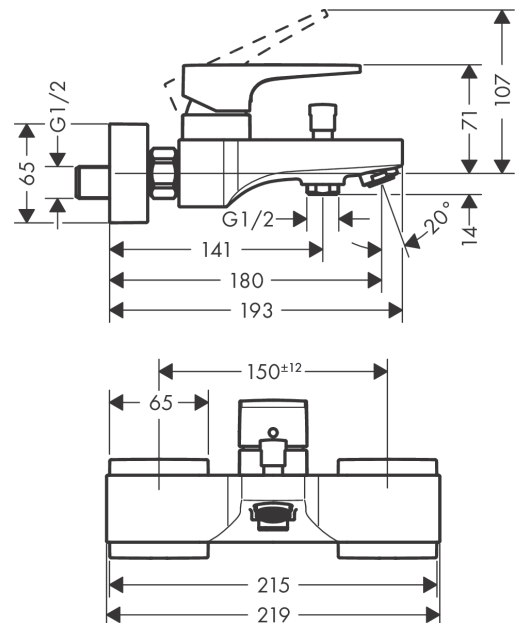

Metropol

Single lever bath mixer for exposed installation with lever handle

Surfaces: **Brushed Bronze** Article Number: **32540140**

Description

product features

- 2 functions
- projection 180 mm
- connection type: s-shaped connections
- centre distance: 150 ± 12 mm
- spray type mixer: normal spray
- flow rate for bath spout at 3 bar: 22 l/min
- flow rate of hand shower at 3 bar: 16 l/min
- min. operating pressure: 1 bar
- max. operating pressure: 10 bar
- ceramic cartridge
- temperature limitation adjustable
- diverter with automatic resetting
- protected against backflow, according to DIN EN 1717
- suitable for continuous flow water heaters
- connection dimension: DN15

Technology

Design awards

Product image

Scale drawing

Metropol
Single lever bath mixer for exposed installation with lever handle
 Surfaces: **Brushed Bronze** Article Number: **32540140**

Flowchart

Metropol
Single lever bath mixer for exposed installation with lever handle
 Surfaces: **Brushed Bronze** Article Number: **32540140**

Exploded Drawing

Year of production: >07/19

Metropol

Single lever bath mixer for exposed installation with lever handle

Surfaces: **Brushed Bronze** Article Number: **32540140**

Spare part list

Year of production: >07/19

Pos.	Description	Article Number	Price	PU
1	handle	93075140	-	1
2	screw cover	96338000	-	1
3	flange	93078140	-	1
4	nut	93079000	-	1
5	O-Ring 30x2	98186000	-	1
6	O-ring 33x1,5	98164000	-	1
7	cartridge, assy	92730000	-	1
8	locking screw for handle	95140000	-	1
9	seal	95008000	-	1
10	diverter knob	97981140	-	1
11	sleeve	97979140	-	1
12	selector	97978000	-	1
13	aerator M24x1 (30 l/min)	96512140	-	1
14	set of nuts	96157140	-	1
15	connecting thread	97220000	-	1
16	O-ring 15x2	98163000	-	1
17	filter packing	96922000	-	1
18	escutcheon	93077140	-	1
19	set of S-unions (±12 mm)	94140000	-	1
20	noise reduction	96429000	-	1