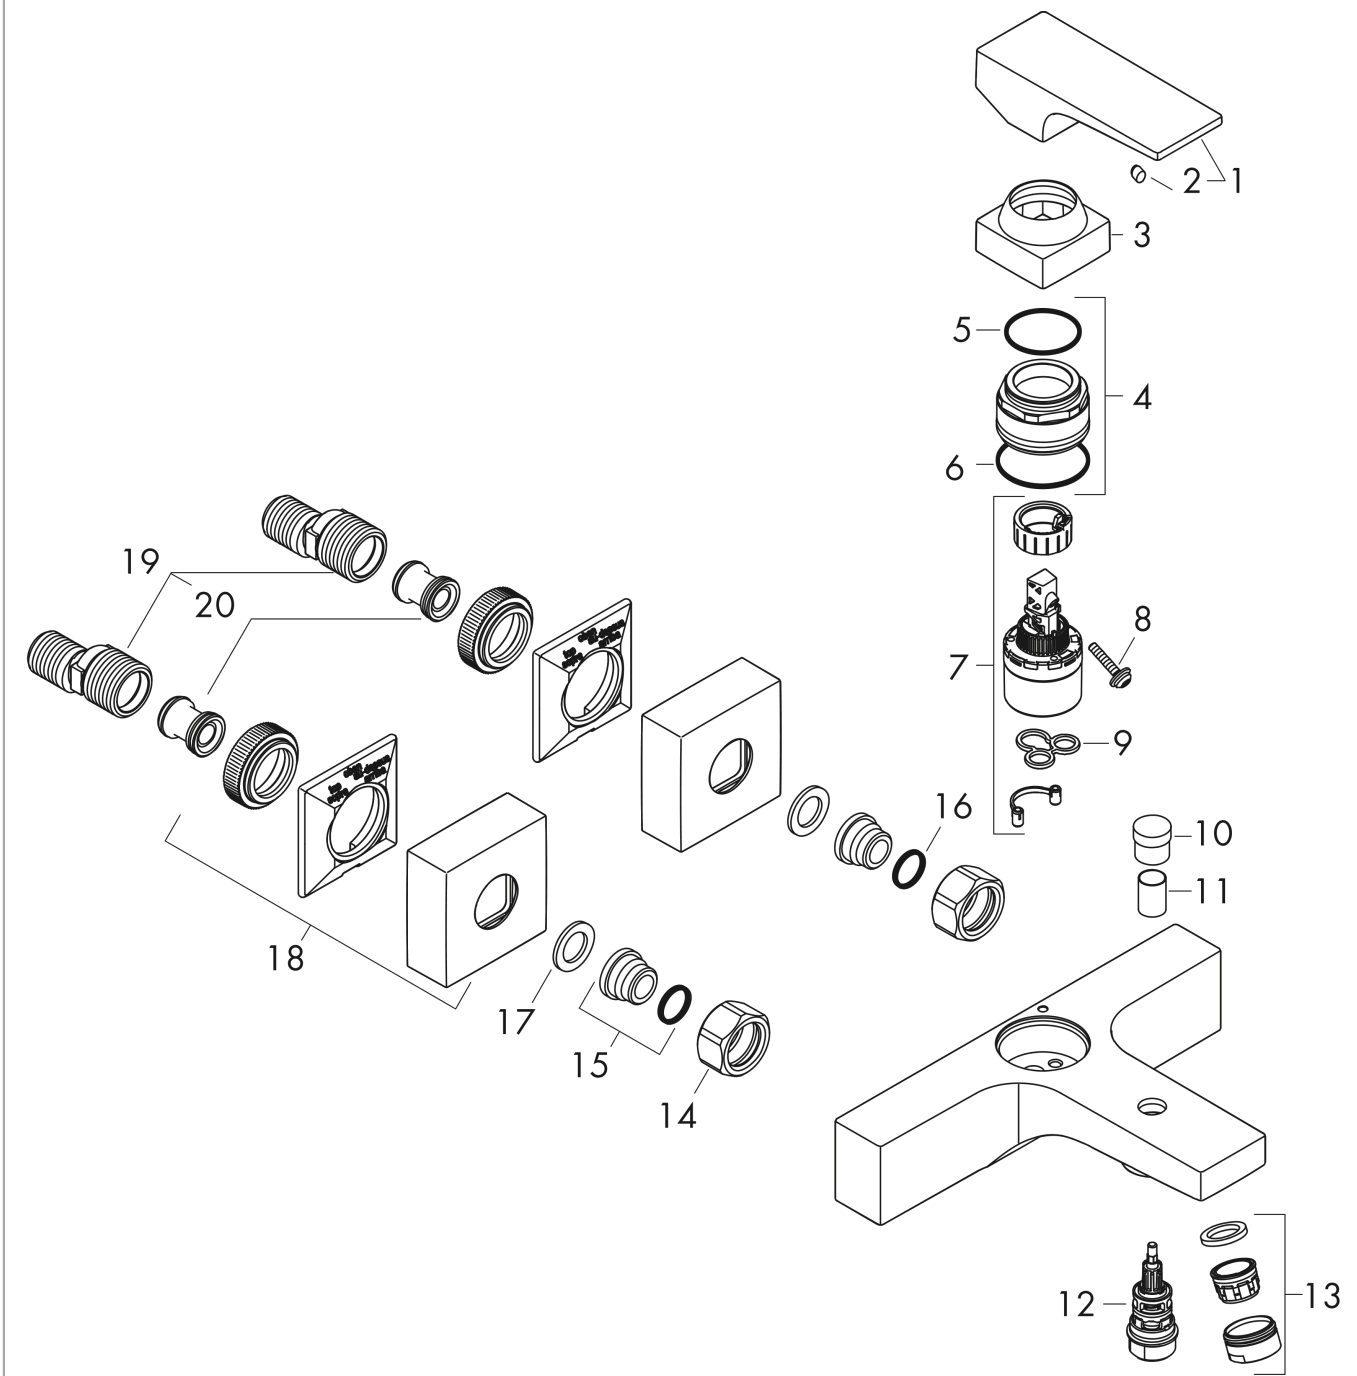

Metropol

Single lever bath mixer for exposed installation with lever handle

Surfaces: **Brushed Bronze** Article Number: **32540140**

Description

product features

- 2 functions
- projection 180 mm
- connection type: s-shaped connections
- centre distance: 150 ± 12 mm
- spray type mixer: normal spray
- flow rate for bath spout at 3 bar: 22 l/min
- flow rate of hand shower at 3 bar: 16 l/min
- min. operating pressure: 1 bar
- max. operating pressure: 10 bar
- ceramic cartridge
- temperature limitation adjustable
- diverter with automatic resetting
- protected against backflow, according to DIN EN 1717
- suitable for continuous flow water heaters
- connection dimension: DN15

Technology

Design awards

Product image

Scale drawing

Metropol
Single lever bath mixer for exposed installation with lever handle
 Surfaces: **Brushed Bronze** Article Number: **32540140**

Flowchart

Metropol
Single lever bath mixer for exposed installation with lever handle
 Surfaces: **Brushed Bronze** Article Number: **32540140**

Exploded Drawing

Year of production: >07/19

Metropol

Single lever bath mixer for exposed installation with lever handle

Surfaces: **Brushed Bronze** Article Number: **32540140**

Spare part list

Year of production: >07/19

Pos.	Description	Article Number	Price	PU
1	handle	93075140	-	1
2	screw cover	96338000	-	1
3	flange	93078140	-	1
4	nut	93079000	-	1
5	O-Ring 30x2	98186000	-	1
6	O-ring 33x1,5	98164000	-	1
7	cartridge, assy	92730000	-	1
8	locking screw for handle	95140000	-	1
9	seal	95008000	-	1
10	diverter knob	97981140	-	1
11	sleeve	97979140	-	1
12	selector	97978000	-	1
13	aerator M24x1 (30 l/min)	96512140	-	1
14	set of nuts	96157140	-	1
15	connecting thread	97220000	-	1
16	O-ring 15x2	98163000	-	1
17	filter packing	96922000	-	1
18	escutcheon	93077140	-	1
19	set of S-unions (±12 mm)	94140000	-	1
20	noise reduction	96429000	-	1