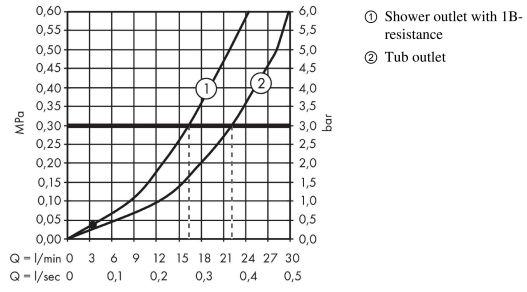

Metropol

Single lever bath mixer for exposed installation with lever handle

Surfaces: **Brushed Bronze** Article Number: **32540140**

Description

product features

- 2 functions
- projection 180 mm
- connection type: s-shaped connections
- centre distance: 150 ± 12 mm
- spray type mixer: normal spray
- flow rate for bath spout at 3 bar: 22 l/min
- flow rate of hand shower at 3 bar: 16 l/min
- min. operating pressure: 1 bar
- max. operating pressure: 10 bar
- ceramic cartridge
- temperature limitation adjustable
- diverter with automatic resetting
- protected against backflow, according to DIN EN 1717
- suitable for continuous flow water heaters
- connection dimension: DN15

Technology

Design awards

Product image

Scale drawing

Metropol
Single lever bath mixer for exposed installation with lever handle
 Surfaces: **Brushed Bronze** Article Number: **32540140**

Flowchart

Metropol
Single lever bath mixer for exposed installation with lever handle
 Surfaces: **Brushed Bronze** Article Number: **32540140**